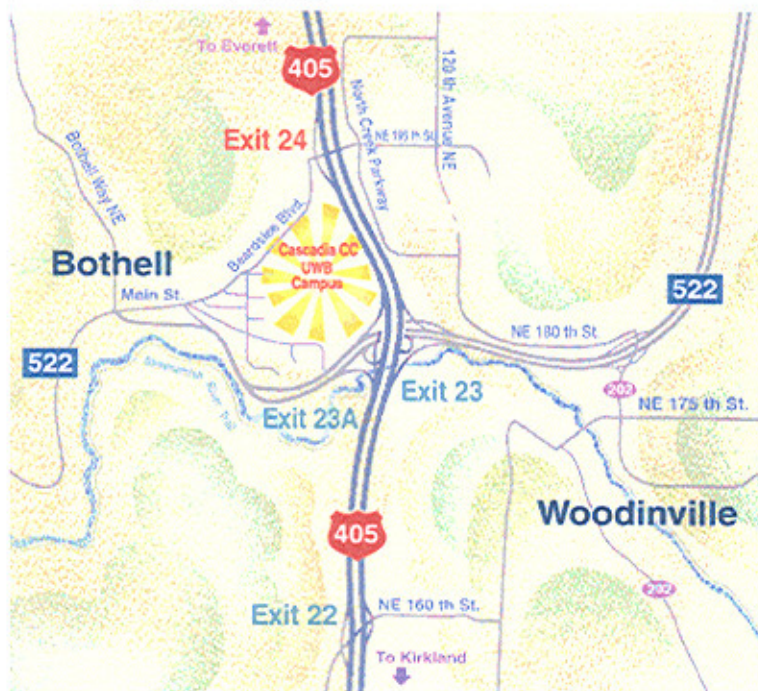

Driving Directions To Cascadia CC/North Creek Events Center

Cascadia Community College, 18345 Campus Way NE, Bothell, WA 98011

From I-405

1. Take the Beardslee/195th Exit (Exit #24) and proceed to the stop light at the end of the exit ramp.
2. Go west on Beardslee Boulevard (a right turn if traveling south, a left turn if traveling north).
3. Go approximately one-quarter mile; the campus entrance is to the left on Beardslee Boulevard.

From SR-522

1. SR-522 begins as Lake City Way in Seattle; it will eventually take you into Bothell.
2. At the intersection of SR-522 and SR-527; go forward into downtown Bothell on to Main Street.
3. Main Street will become Beardslee Boulevard; continue east on Beardslee Boulevard.
4. The campus entrance is to the right on Beardslee Boulevard.

Area Highway Map

PARKING

Once you are on the Cascadia Community College campus, take the first left and park in the north parking garage. If full, use the south parking garage

If you have a guest parking pass, place on the dashboard and proceed to event. If not, **Remember your parking space number!** You will need to enter it at the pay station at the south end of the north garage and north side of south garage on street level. Daily Rate: \$3.00 (No in/out privileges).